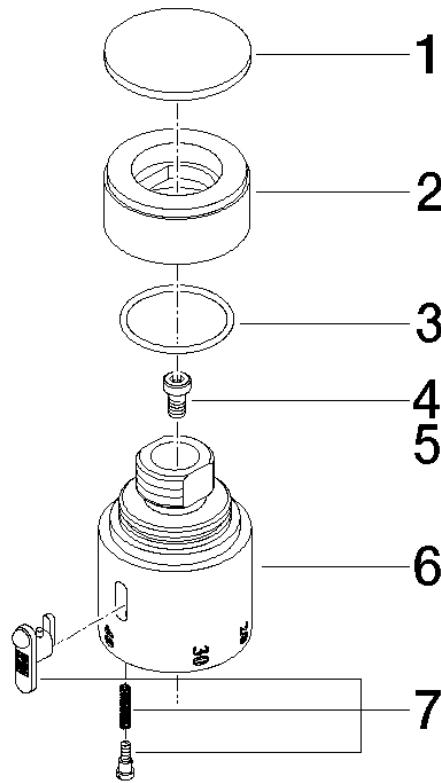

## Temperature control handle - Platinum

MADISON

---

11 420 220

11 420 220

11 420 220

Parts for other finishes can be found here: [Chrome](#)

Spare parts list

No.	Item Number	Name	Quantity used	Delivery time
3	09 14 10 040 90	seal	1	2
4	90 30 30 027 00 90	screw	1	2
5	09 30 33 004 90	screw	1	2
7	90 21 33 020 00 90	handle	1	2